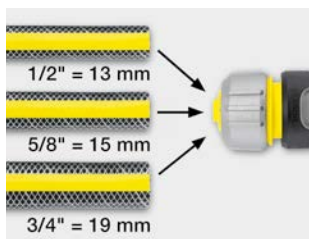

FLEXIBLE PLUG-IN SYSTEMS FOR EVERY NEED.

Whenever something does not work when watering, usually it's due to problems with tap and hose connections. This is why Kärcher provides a complete series of accessories for connecting, disconnecting and repairing your watering system. The patented universal hose connectors are compatible with the 3 most common hose diameter and all commercially available click systems.

HIGH QUALITY TO MEET THE HIGHEST DEMANDS.

The Kärcher brass line is worth its weight in gold for semi-professional use in your garden. The high-quality machining and robust material ensure convenience as well as a long service life, even after heavy use.

Premium Universal hose connector

- Universal connection fits hoses with 1/2", 5/8" and 3/4" diameter
- Robust hose fastener made of anodised aluminium
- Convenient recessed grips made of soft plastic
- Click system compatible with all common brands