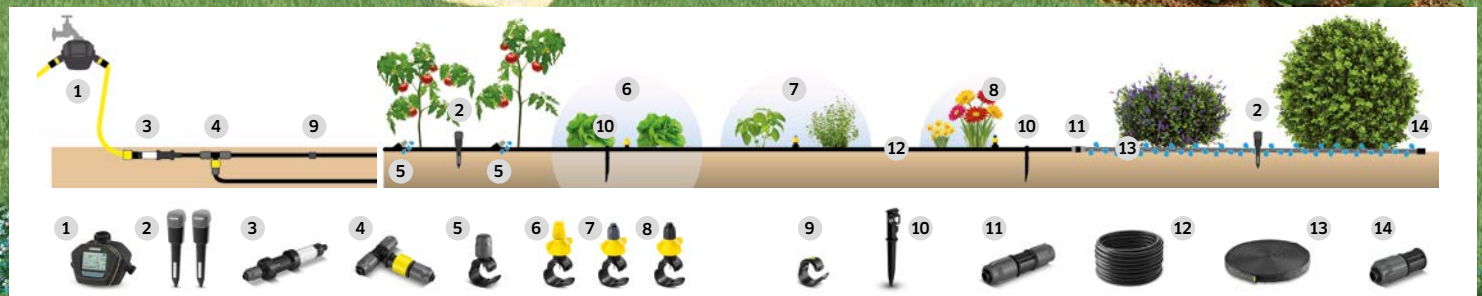

THE NEW, INTELLIGENT WAY OF WATERING.

Hedges, flower beds, bushes or herbs - the new, intelligent watering system from Kärcher uses its targeted, moisture controlled distribution to provide each individual plant with the water that it requires. The new ST 6 and ST 6 Duo ecologic water timer offer flexible adjustment options with individual control of watering, tailored to the needs of the garden.

THE KÄRCHER RAIN SYSTEM®.

1	SensoTimer ST 6 Duo ecologic	7	180° micro spray nozzles
2	Radio moisture sensor	8	90° micro spray nozzles
3	Pressure reducer with filter	9	Sealing collar
4	T-connector with water flow regulation	10	Hose spike<!--</td-->
5	Drip nozzle	11	I-connector
6	360° micro spray nozzles	12	Kärcher Rain System® hose
		13	Trickle hose
		14	Hose stop