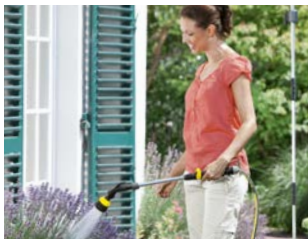

For all sizes

The height of the shower is conveniently adjustable at the touch of a button between 1.50 m and 2.20 m.

Versatile in use

The Kärcher shower lance is also ideal for watering plants.