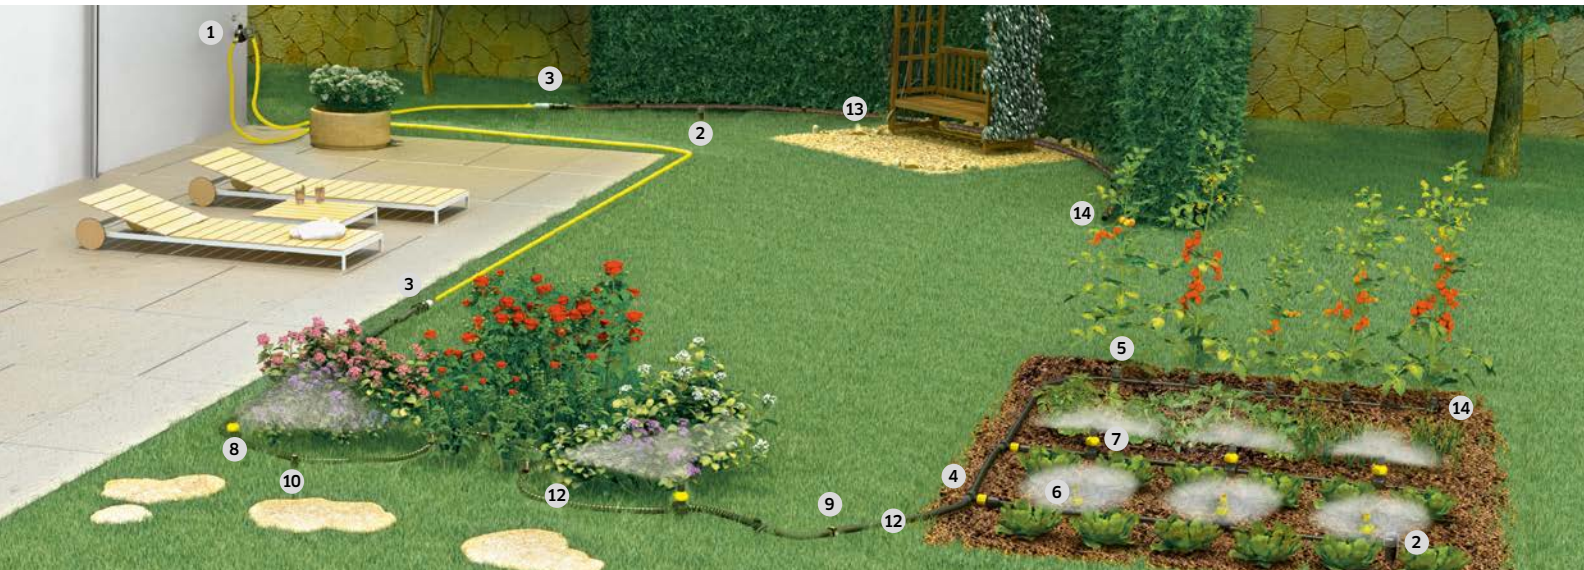

THE NEW, INTELLIGENT WAY OF WATERING.

Hedges, flower beds, bushes or herbs - the new, intelligent watering system from Kärcher uses its targeted, moisture controlled distribution to provide each individual plant with the water that it requires. The new ST 6 and ST 6 Duo ecologic water timer offer flexible adjustment options with individual control of watering, tailored to the needs of the garden.

THE KÄRCHER RAIN SYSTEM®.

1	SensoTimer ST 6 Duo ecologic	7	180° micro spray nozzles
2	Radio moisture sensor	8	90° micro spray nozzles
3	Pressure reducer with filter	9	Sealing collar
4	T-connector with water flow regulation	10	Hose spike<!--</td-->
5	Drip nozzle	11	I-connector
6	360° micro spray nozzles	12	Kärcher Rain System® hose
		13	Trickle hose
		14	Hose stop