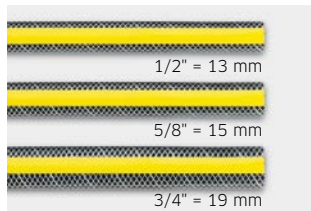

Hose diameters for every requirement

Different hose diameters (1/2", 5/8", 3/4" and 1") offer a wide selection.

Hose set

Ideal for those who are new to watering gardens and terraces.

PrimoFlex® Premium Hose