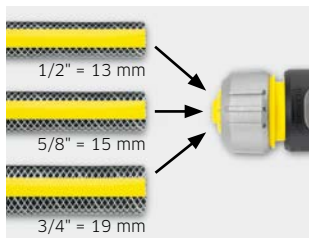

FLEXIBLE CONNECTION SYSTEMS FOR EVERY NEED.

Whenever something does not work when watering, usually it's due to problems with tap and hose connections. This is why Kärcher provides a complete range of accessories for connecting, disconnecting and repairing your watering system. The patented universal hose connectors are compatible with the 3 most common hose diameters and all commercially available click systems.

HIGH QUALITY TO MEET THE HIGHEST DEMANDS.

The Kärcher brass line is worth its weight in gold for semi-professional use in your garden. The high-quality machining and robust material ensure convenience as well as a long service life, even after heavy use.

Premium Universal Hose Connector

- Universal connection fits hoses with 1/2", 5/8" and 3/4" diameter
- Robust hose fastening made of anodised aluminium
- Convenient recessed grips made of soft plastic
- Click system compatible with all common brands

Robust 2-way connector

For quick connection of two hoses.

Tap adapter for interior fittings

For connection of a garden hose when using an indoor kitchen or bathroom tap. Ideal for supplying a pressure washer.

Brass hose connector

The click system and soft plastic grips combine robustness and convenience of use.

Brass nozzle

Robust brass nozzles with variable spray pattern control.