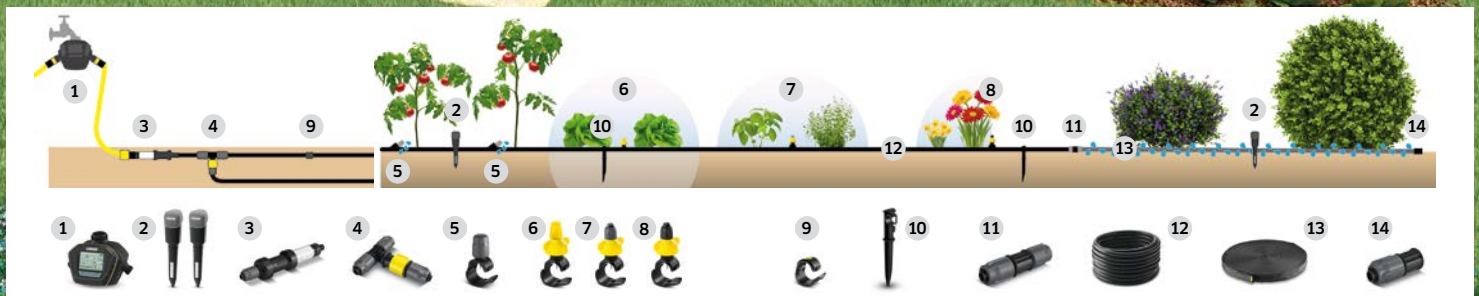

THE NEW, INTELLIGENT WAY OF WATERING.

Hedges, flower beds, bushes or herbs - the new, intelligent watering system from Kärcher uses its targeted, moisture controlled distribution to provide each individual plant with the water that it requires. The new ST 6 and ST 6 Duo ecologic water timers offer flexible adjustment options with individual control of watering, tailored to the needs of the garden.

THE KÄRCHER RAIN SYSTEM®.

1	SensoTimer ST 6 Duo ecologic	7	180° micro spray nozzles
2	Radio moisture sensor	8	90° micro spray nozzles
3	Pressure reducer with filter	9	Sealing collar
4	T-connector with water flow regulation	10	Hose spike
5	Drip nozzle	11	I-connector
6	360° micro spray nozzles	12	Kärcher Rain System® hose
		13	Trickle hose
		14	Hose stop