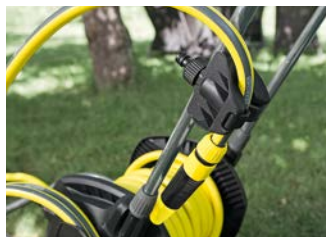

SO THAT NOTHING GETS IN THE WAY OF YOUR GARDEN CARE.

The innovative Kärcher hose storage systems set new standards in functionality, design and quality. The hose hanger, hose reel and hose trolley have proven themselves to be refined expedients for efficiently watering the garden. In particular, the new Hose Trolley HT 4.520 Kit with accessory holder and storage hook for the short hose end makes work a lot easier.