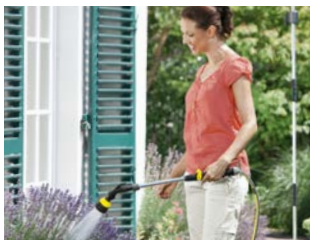

For all sizes

The height of the shower is conveniently adjustable at the touch of a button between 1.50 m and 2.20 m.

Versatile in use

The Kärcher shower lance is also ideal for watering plants.