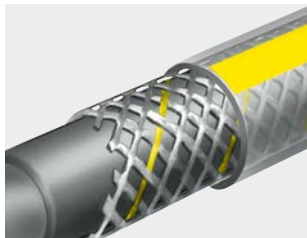

Kink-resistance

Our hoses incorporate an innovative braided weave with yellow DuPont™ Kevlar®¹⁾ fibres.