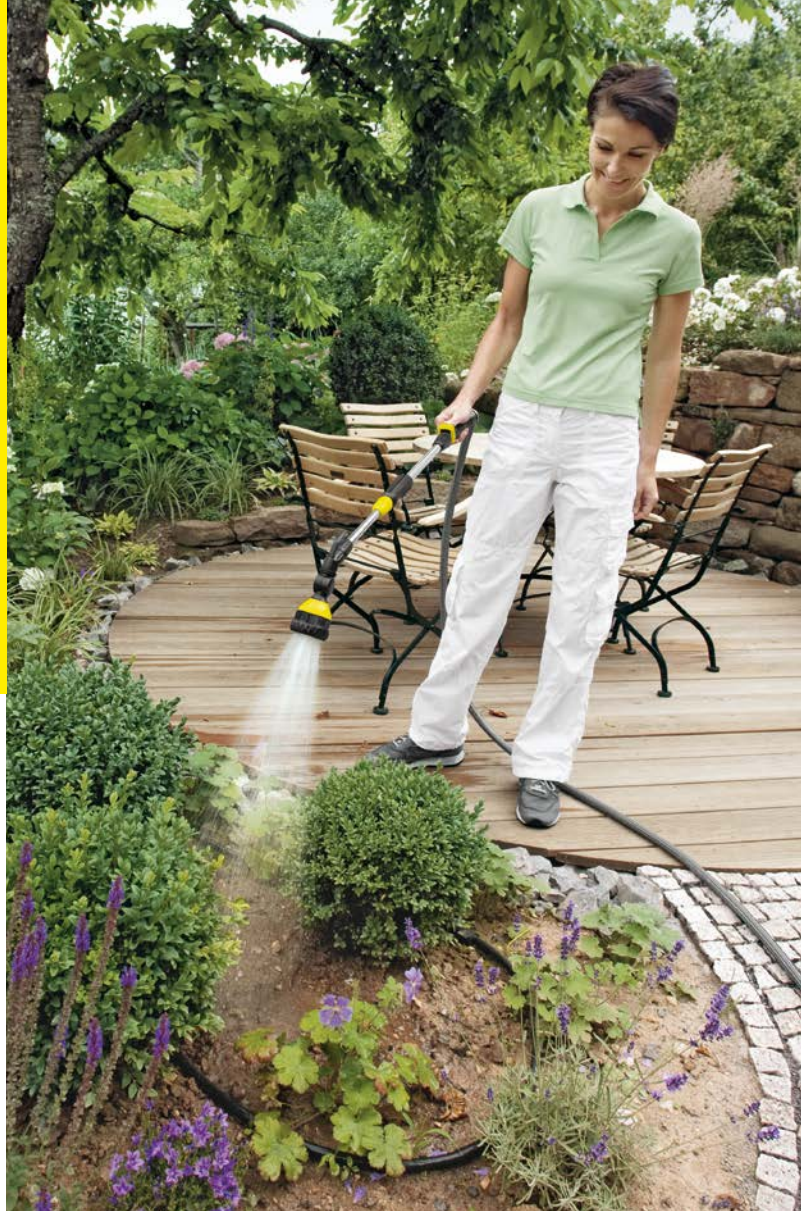

All-round spray

The convenient solution for universal applications – from watering the ground to work above your head.

Cleverly convertible

The spray lance can be instantly converted into a garden shower when used with the wall bracket.

One-hand operation

Water volume controlled with one hand plus on/off function.

Premium spray lance

- 6 spray patterns
- Movable spray nozzle (180°)
- Telescopic bar (70 – 105 cm)
- Non-slip handles for one-hand and two-hand operation
- Easy cleaning of the spray head without using tools
- Continuously variable setting of the water volume by means of ergonomic one-hand operation
- Click system compatible with all common brands