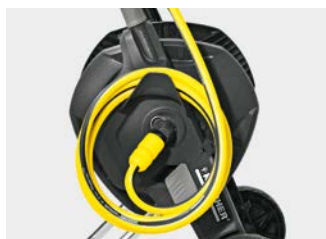

SO THAT NOTHING GETS IN THE WAY OF YOUR GARDEN CARE.

The innovative Kärcher hose storage systems set new standards in functionality, design and quality. The hose hanger, hose reel and hose trolley have proven themselves to be refined expedients for efficiently watering the garden. In particular, the new Hose Trolley HT 4.520 Kit with accessory holder and storage hook for the short hose end makes work a lot easier.