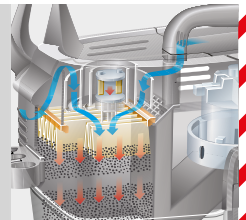

45 LITRE WET & DRY VACUUM CLEANER M CLASS NT 45/1 Tact Te M (110V)

- Approved for hazardous M class dust
- Integrated power socket for power tool dust extraction featuring adjustable air flow
- Automatic filter cleaning system for constantly high suction power, ideal when working with fine dusts

SSP
£ 599.00

FROM
£ 4.30 p/w

Claim
FREE
5 Vacuum
Bags worth
£13.00

The unique Tact system automatically sends a timed blast of air back through the filter to eliminate blockages, increase productivity, prolong filter life, and ensure constantly high suction power.

NEW

DRILL DUST NOZZLE DDN

- Dust-free working thanks to extraction of high (fine) dust amounts when use in conjunction with a vacuum cleaner
- Interruption-free working as operation with Tact system vacuum cleaners
- High flexibility due to movability button of drilling dust nozzle
- No batteries needed

SSP
£ 25.00

BATTERY-POWERED PUSH SWEEPER KM 70/30 C Bp Adv

- 700mm working width and 30 litre waste container which is very easy to empty
- Electrically powered main roller brush and side brush to make pushing easier and increase productivity. Brushes are also adjustable to suit different surfaces
- The machine also features an integrated extraction system for dust free applications

SSP
£ 1,434.00

FROM
£ 10.25 p/w