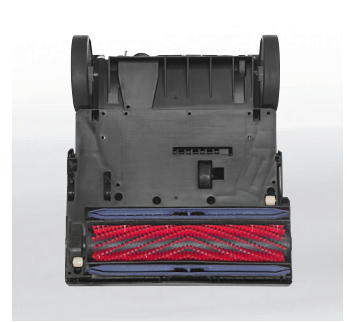

KÄRCHER

makes a difference

NO-BRAINER SCRUBBING.

Scrubbing made simpler with this easy-to-use compact machine.

Making scrubbing simpler.

Ditch the mop for the more productive and more hygienic BR 30/4 C microscrubber. This machine will provide you with clean and dry floors and it is easier to use than a mop. It is as simple to use as an upright vacuum which makes it perfect for any professional setting.

2 Rugged construction

- Built to handle the rigors of daily use

3 Easy to use

- Lightweight, weighs just 24 pounds
- Easy-to-understand controls
- Easy to fill and empty
- Low, 4-inch profile allows the BR 30/4 C to clean under furniture and other tight spaces

Technical specifications and order numbers.

BR 30/4 C

- Vacuum-off ability
- Cleans forwards and backwards

Technical data

| | | |
|-------------------------------|--|---|
| Working width, brush | in (mm) | 12 (300) |
| Working width, vacuum | in (mm) | 12 (300) |
| Brushes | in (mm) | One, 12 (300) - Cylindrical |
| Brush diameter | in (mm) | 2.4 (60) |
| Motor | V / Hz | 120 / 60 |
| Tank (fresh/dirty) | Gallon (litre) | 1 (4) |
| Brush conTact pressure | PSI | 1.4 (100 g / cm ²) / 16.5 lbs |
| Brush rotation speed | RPM | 1550 |
| Max. area performance | ft ² / hr (m ² /h) | 2,150 (200) |
| Noise level | dBA | 71 |
| Vacuum motor | hp (W) | 1.1 (850) |
| Recovery Capacity | Gallon (litre) | 1 (4) |
| Power cord | in | 32.8 |
| Solution flow | Gallon/min (l/mn) | .25-.3 (1-1.2) |
| Weight | lbs (kg) | 24 (11) |
| Dimensions (L x W x H) | in (mm) | 15.4" x 13" x 46.5" (391 x 330 x 1181) |