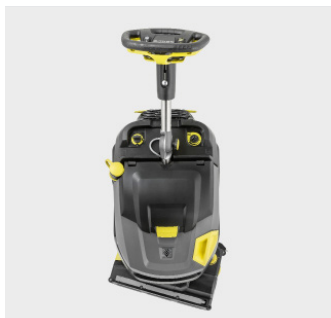

KÄRCHER

makes a difference

TURN TOWARDS GREATER PRODUCTIVITY

Easily guide this 18-inch scrubber anywhere with its unique steerable scrub deck.

Steer your way to faster results.

The big brother to our popular BR 35/12, our BR 45/22 brings even more productivity to our innovative steerable scrubber design. This machine has a larger tank and an 18 inch cleaning path that equates to a 30% improvement in productivity over the BR 35/12. It is easy to transport and handle, and features a long-lasting lithium-ion battery.

1 Innovative, steerable scrub deck

- Steerable scrub deck allows for best in class maneuverability
- Easy to operate and easy to move from job to job
- Lithium-ion battery provides long run times and flexibility to opportunity charge

2 Thoughtfully designed

- Ecoefficiency mode saves resources, extend the running time and makes the machine quieter
- Easy operation due to color coded controls

3 Productivity in mind

- Dirty water drain hose for easy dumping
- Increase productivity with built-in pre-sweeping
- On-board charger allows for charging anytime, anywhere

Technical specifications and order numbers.

BR 45/22 C BP

TECHNICAL SPECIFICATIONS

Cleaning path	in	18
Brush quantity		1
Brush diameter	in	3.75
Squeegee width	in	20
Tank capacity (solution/recovery)	gal	6/6
Operating noise level (standard/eco!)	dB(A)	66/62
Total machine battery voltage	V	25
Down pressure	lbs	210
Brush speed (min/max)	rpm	750/1050
Weight with batteries	lbs	121
Dimensions (L x W x H)	in	36 x 22 x 44
Productivity (practical/theoretical)	ft ² /hr	13,560/19,375